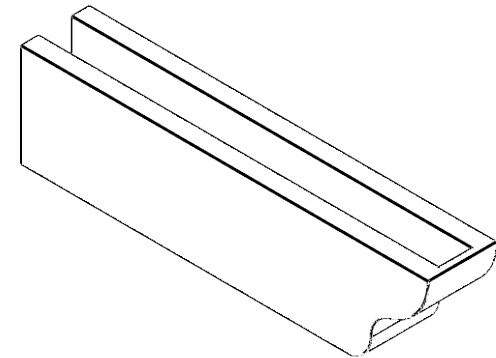

**ITEM NUMBER: RFTURO040X06000X24000X006GRN00RCPR**

4"W X 6"H X 24"L TIMBERTHANE ROUGH CEDAR GREENSBORO FAUX WOOD OPEN RAFTER TAIL, 6"L  
END, PRIMED TAN

**24"**

**SIDE PROFILE**

**FRONT PROFILE**

**ISOMETRIC**

GENERATED DATE : 03/02/2023

EKENA MILLWORK  
2300 WEST MAIN ST.  
CLARKSVILLE, TX 75426  
TOLL FREE: 866-607-0453  
WWW.EKENAMILLWORK.COM

**NOTES**

1. INSTALLATION TO BE COMPLETED IN ACCORDANCE WITH MANUFACTURER'S SPECIFICATIONS.
2. DRAWING MAY NOT BE TO SCALE
3. THIS DRAWING IS INTENDED FOR DESIGN AND PLANNING PURPOSES ONLY.
4. ALL INFORMATION CONTAINED HEREIN WAS CURRENT AT THE TIME OF DEVELOPMENT BUT MUST BE REVIEWED AND APPROVED BY THE PRODUCT MANUFACTURER TO BE CONSIDERED ACCURATE.
5. TIMBERTHANE ARCHITECTURAL PRODUCTS ARE MADE FROM HIGH DENSITY URETHANE AND COME FACTORY PRIMED